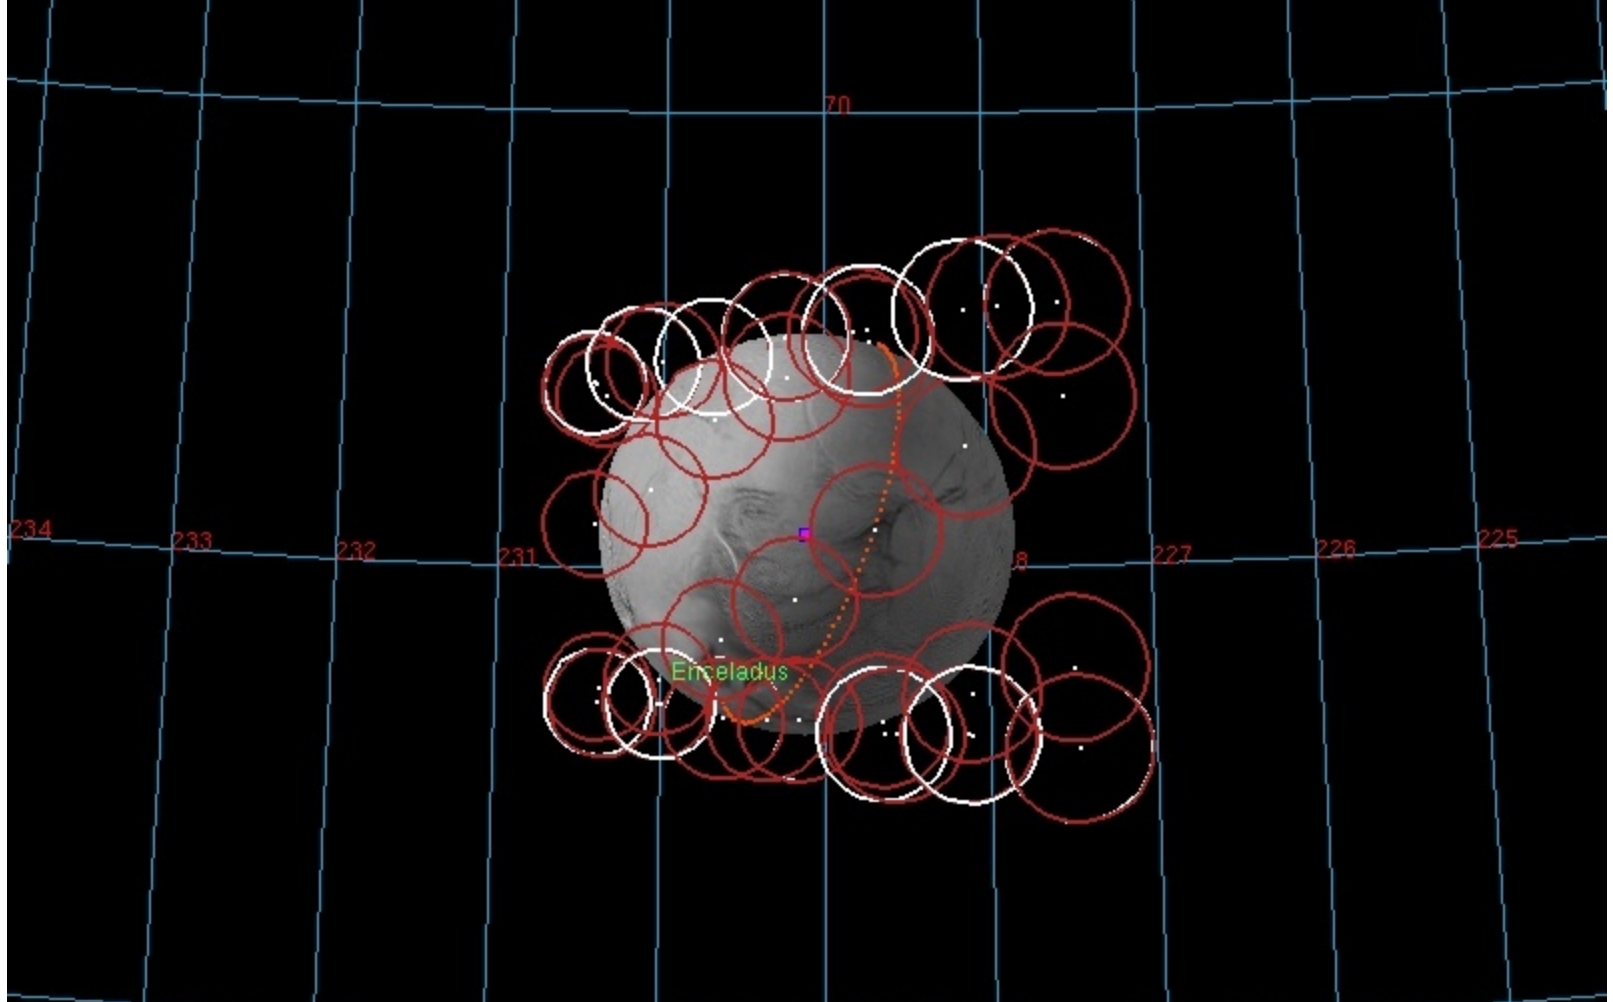

Target RA Dec: 229.11 69.08	Sub-SC Lat Lon: 68 -63.401 264.421	Footprint Mode: Body Center (Default)
Spacecraft-Target Distance: 32055 km	Sub Solar Lat Lon: -5.437 347.709	Created by ODD (MSS D13.0-c)
Spacecraft Velocity(relative to Target): 17.6438 km/s	Target Phase Angle: 73.02	on: Wed Mar 26 13:07:59 2008

2. Request: CIRS_080EN_FP1ECLSCN001_PRIME Target: Enceladus Observation/Footprint Time:(2008 AUG 11) 2008-224T21:51:38.62

Target RA Dec: 229.07 68.90
Spacecraft-Target Distance: 47990 km
Spacecraft Velocity(relative to Target): 17.542 km/s

Sub SC Lat Lon: -63.179 287.376
Sub Solar Lat Lon: -5.430 350.287
Target Phase Angle: 72.95

Footprint Mode: Body Center (Default)
Created by ODD (MSS D13.0-cl)
on: Wed Mar 26 13:07:59 2008

3. Request: CIRS_080EN_FP1ECL\$CN001_PRIME Target: Enceladus Observation/Footprint Time:(2008 AUG 11) 2008-224T22:09:57.12

Target RA Dec: 228.98 68.68
Spacecraft-Target Distance: 116002 km
Spacecraft Velocity(relative to Target): 16.6344 km/s

Sub SC Lat Lon: -62.701 300.100
Sub Solar Lat Lon: -5.417 1.525
Target Phase Angle: 72.84