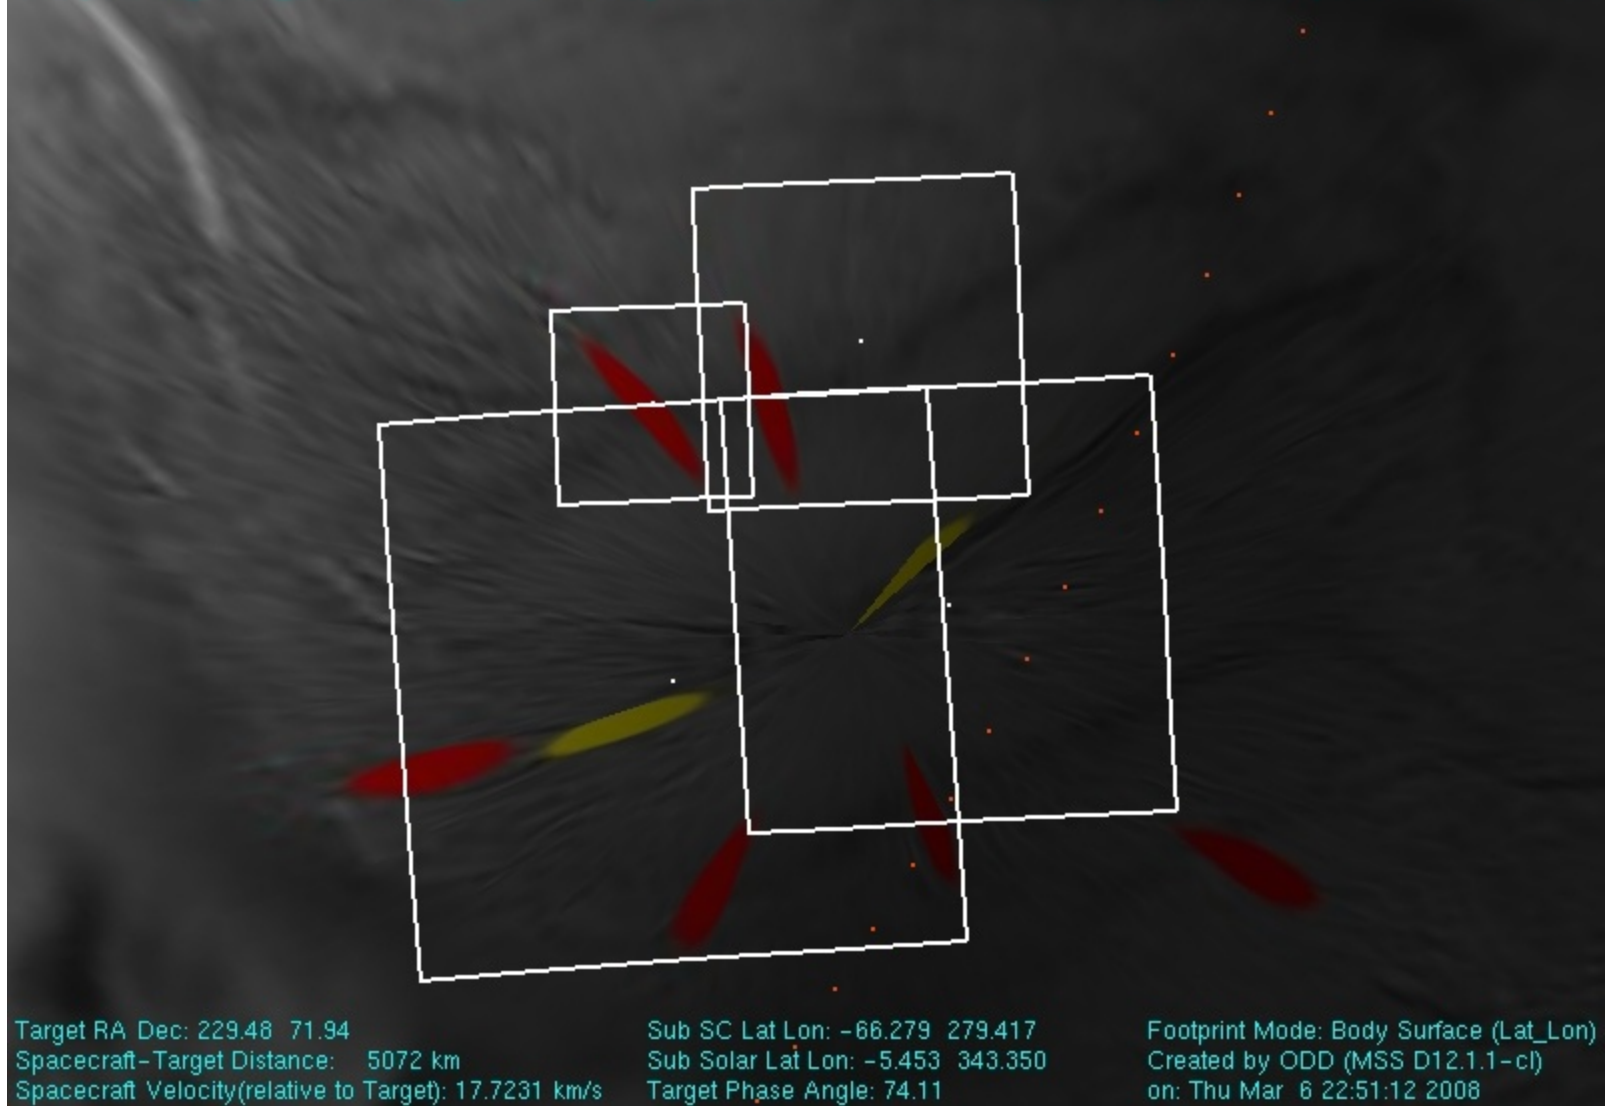

4. Request: ISS_080EN_ENCELCA001_PRIME Target: Enceladus Observation/Footprint Time:(2008 AUG 11) 2008-224T21:11:07.50