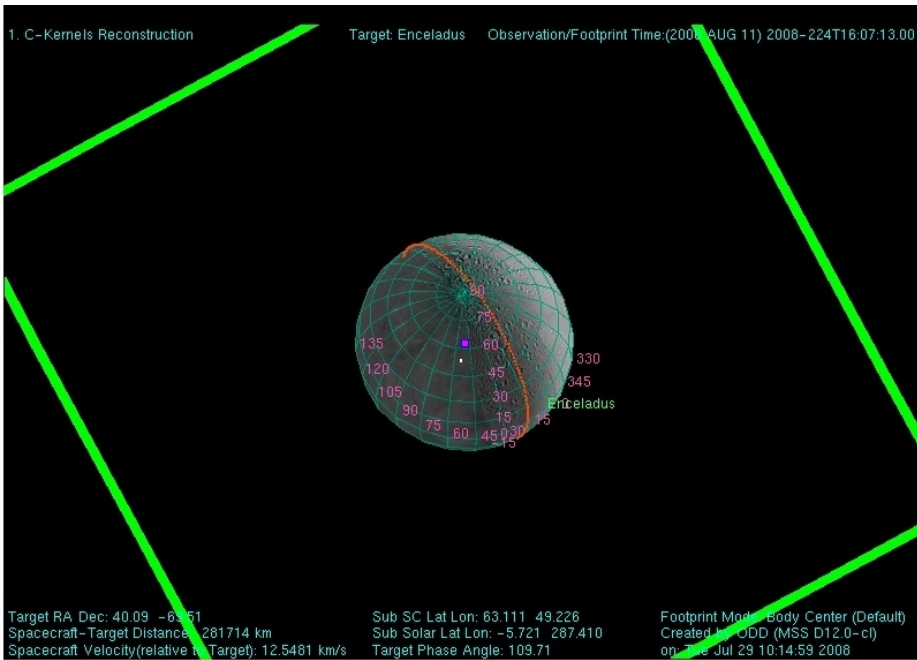

S43 Pointing designs

ISS_080EN_ENCEL001_VIMS

4. Request: ISS_080EN_ENCELCA001_PRIME Target: Enceladus Observation/Footprint Time:(2008 AUG 11) 2008-224T21:11:07.50

1. Request: CIRS_080EN_FP1ECLSCN001_PRIME Target: Enceladus Observation/Footprint Time:(2008 AUG 11) 2008-224T21:36:33.00

Target RA Dec: 229.11 69.08	Sub-SC Lat Lon: 68 -63.401 264.421	Footprint Mode: Body Center (Default)
Spacecraft-Target Distance: 32055 km	Sub Solar Lat Lon: -5.437 347.709	Created by ODD (MSS D13.0-c)
Spacecraft Velocity(relative to Target): 17.6438 km/s	Target Phase Angle: 73.02	on: Wed Mar 26 13:07:59 2008

2. Request: CIRS_080EN_FP1ECLSCN001_PRIME Target: Enceladus Observation/Footprint Time:(2008 AUG 11) 2008-224T21:51:38.62

Target RA Dec: 229.07 68.90
Spacecraft-Target Distance: 47990 km
Spacecraft Velocity(relative to Target): 17.542 km/s

Target RA Dec: 228.98 68.68
Spacecraft-Target Distance: 116002 km
Spacecraft Velocity(relative to Target): 16.6344 km/s

Sub SC Lat Lon: -62.701 300.100
Sub Solar Lat Lon: -5.417 1.525
Target Phase Angle: 72.84