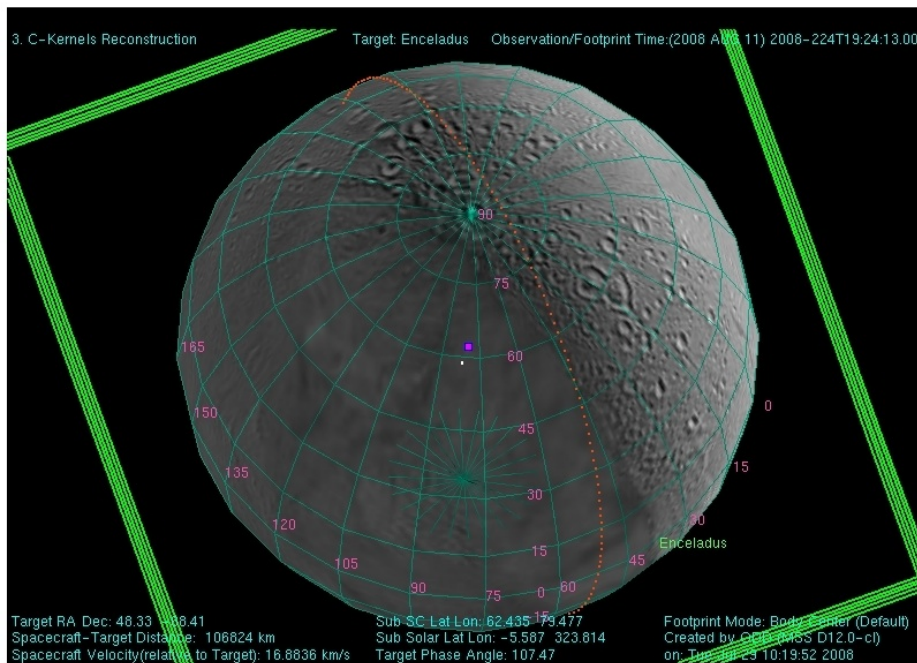

ISS_080EN_ENCEL001_VIMS