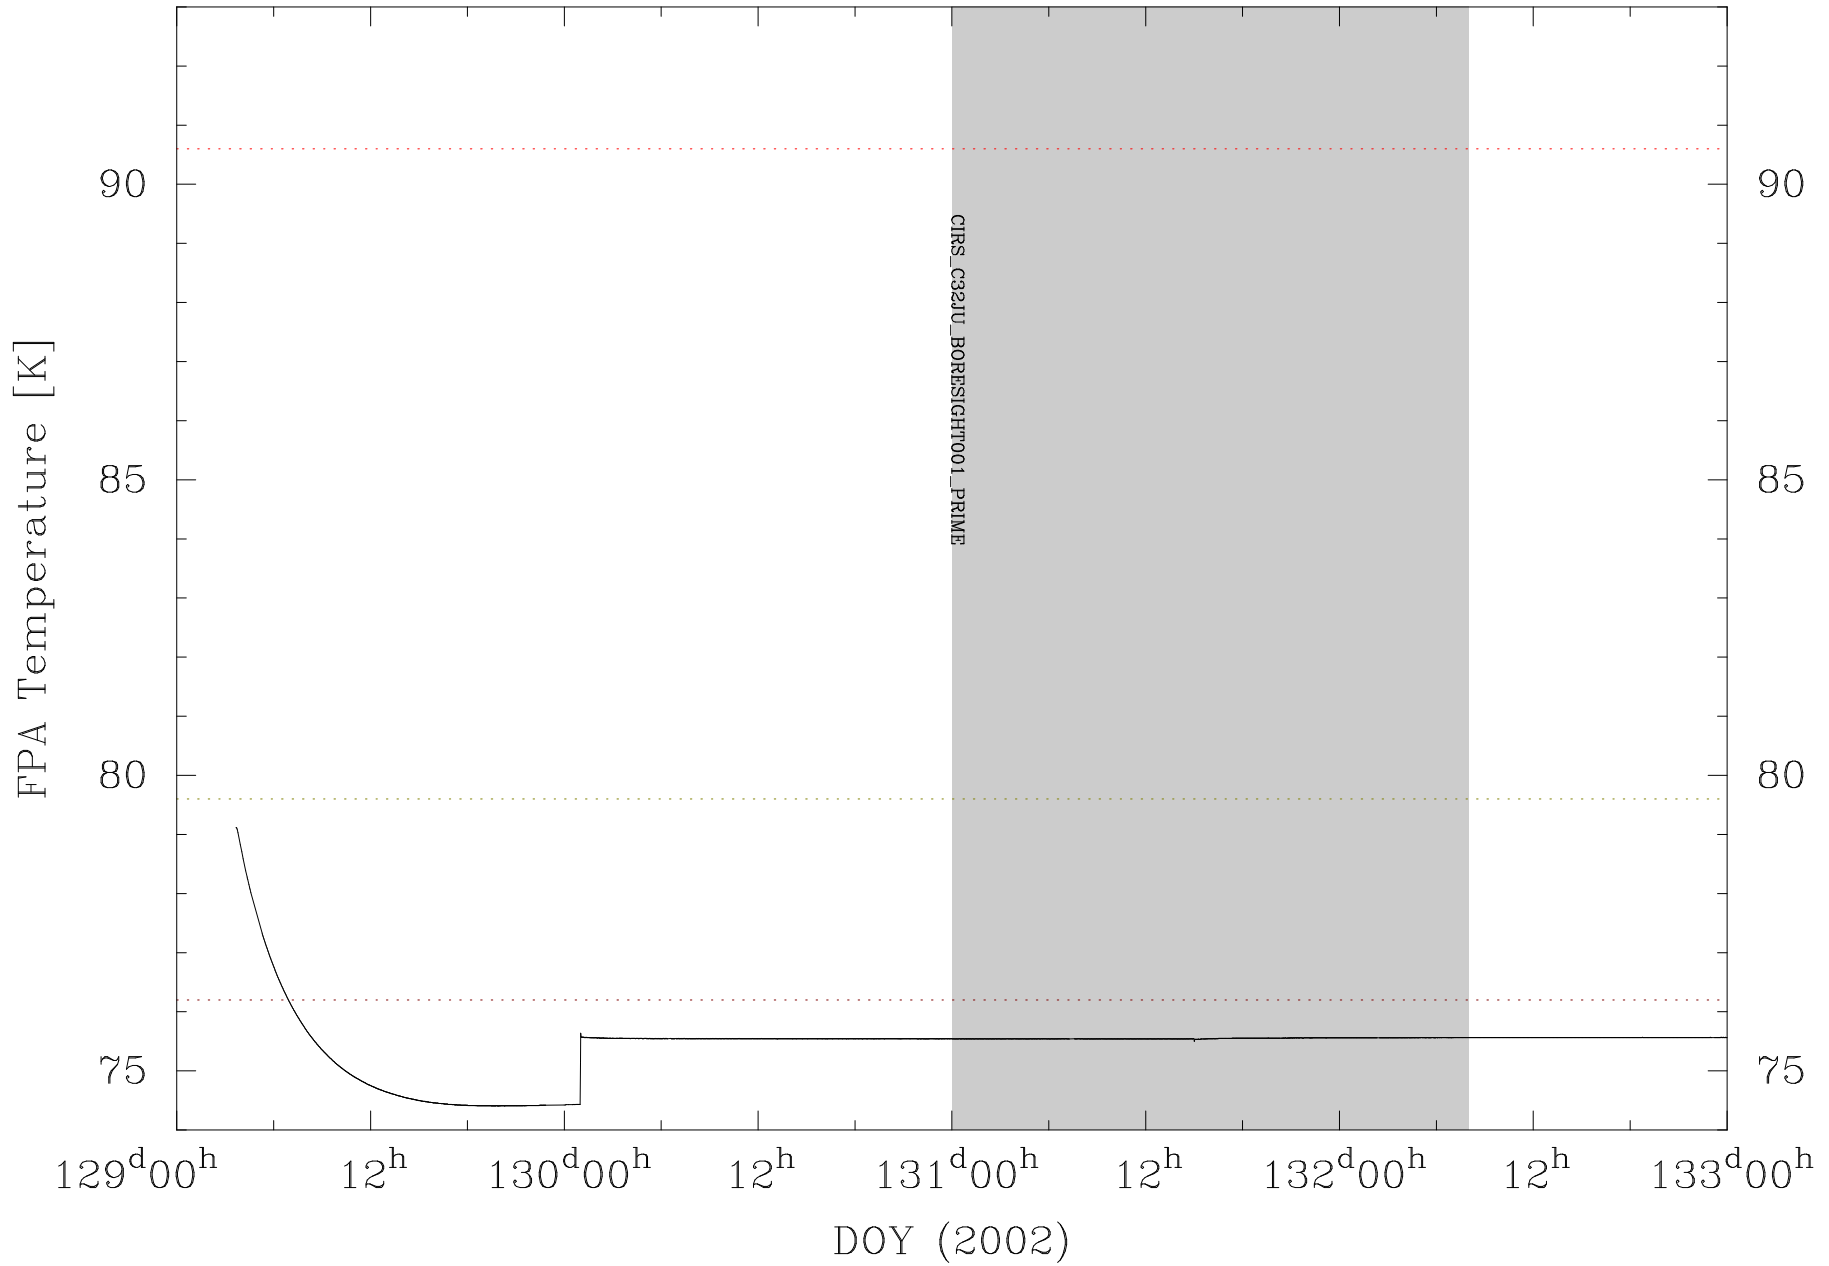

C32 – As Flown Focal Plane Assembly Temperatures

C32 – As Flown Focal Plane Assembly Temperatures

C32 – As Flown Focal Plane Assembly Temperatures

C32 – As Flown Focal Plane Assembly Temperatures

C32 – As Flown Focal Plane Assembly Temperatures