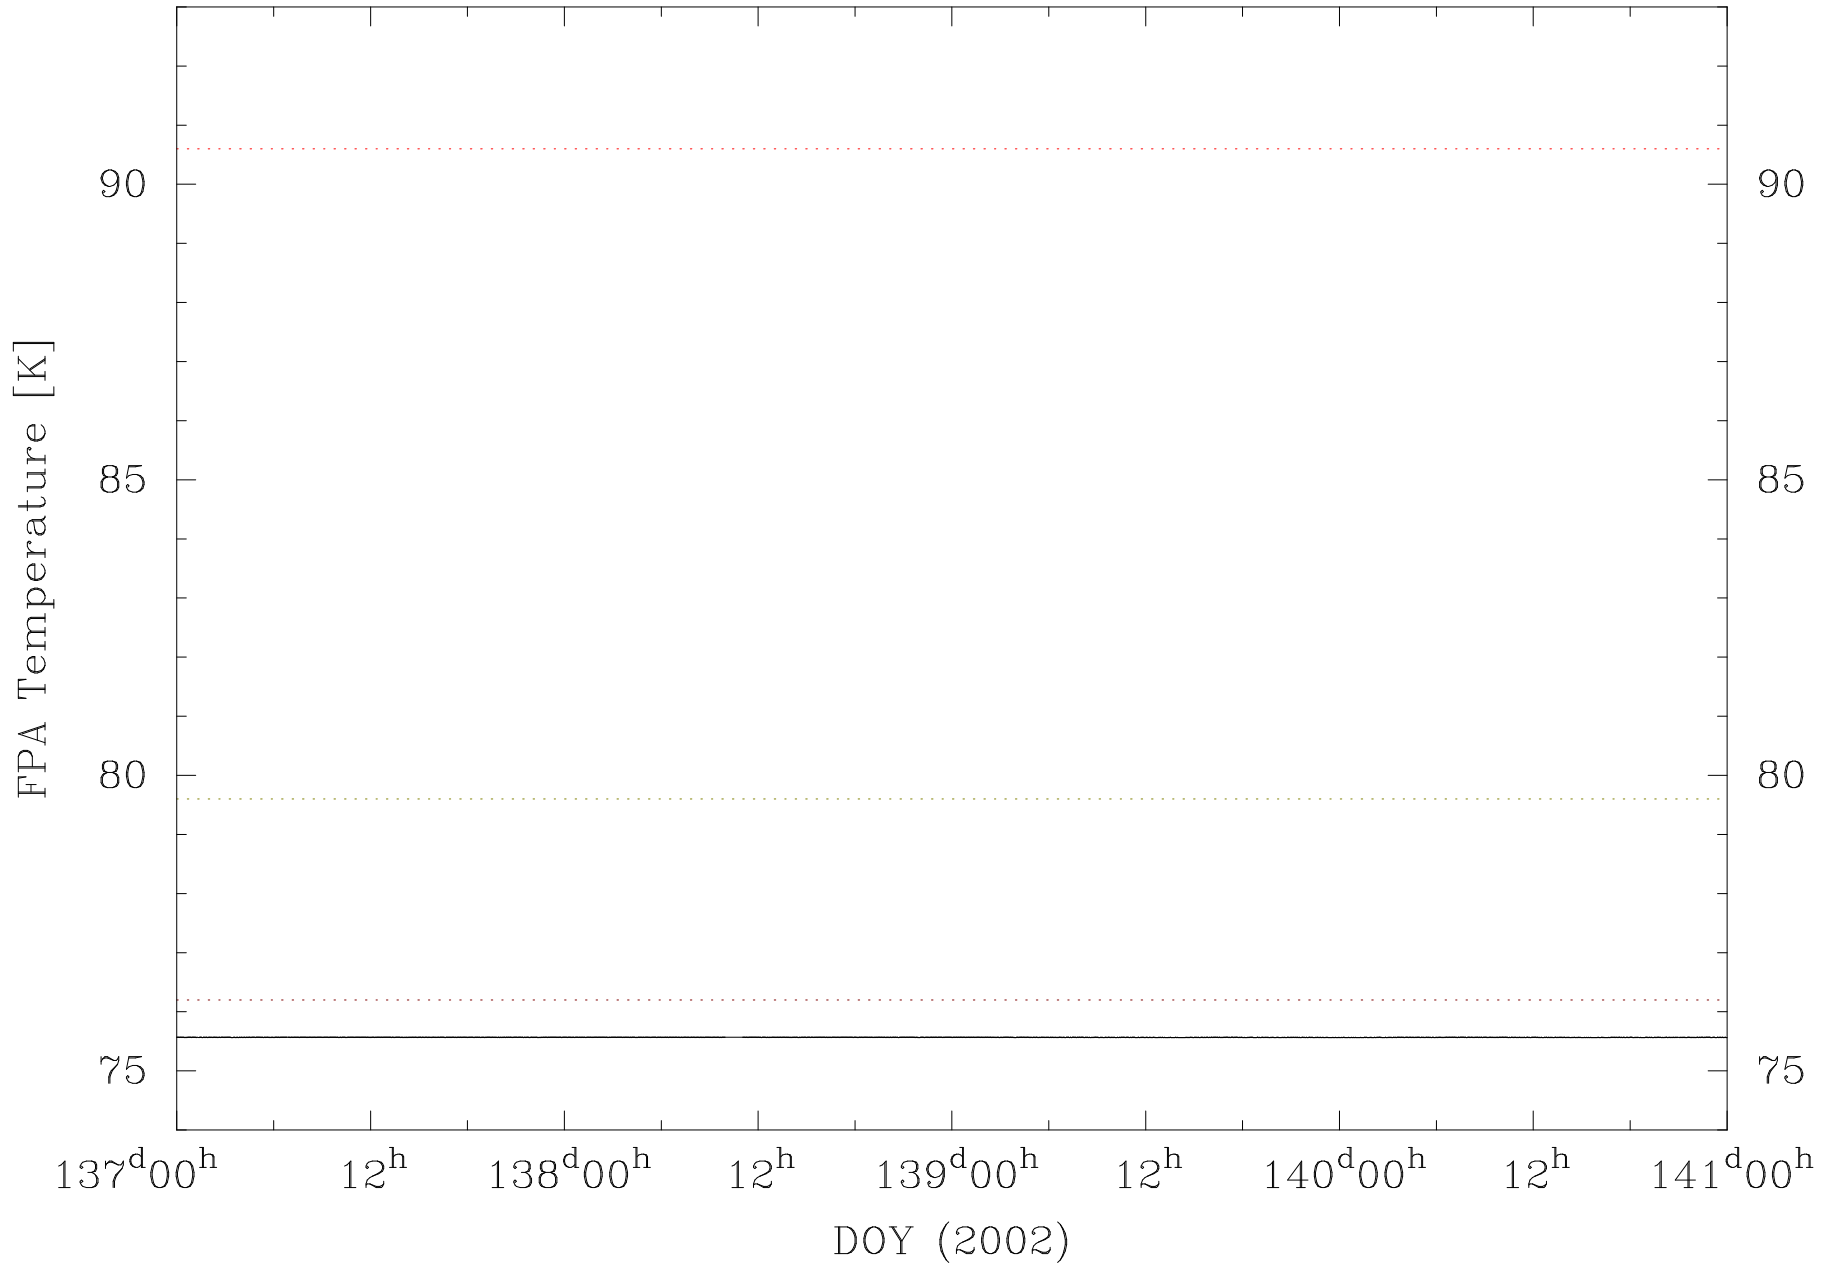

C32 – As Flown Focal Plane Assembly Temperatures

C32 – As Flown Focal Plane Assembly Temperatures

C32 – As Flown Focal Plane Assembly Temperatures

C32 – As Flown Focal Plane Assembly Temperatures

C32 – As Flown Focal Plane Assembly Temperatures