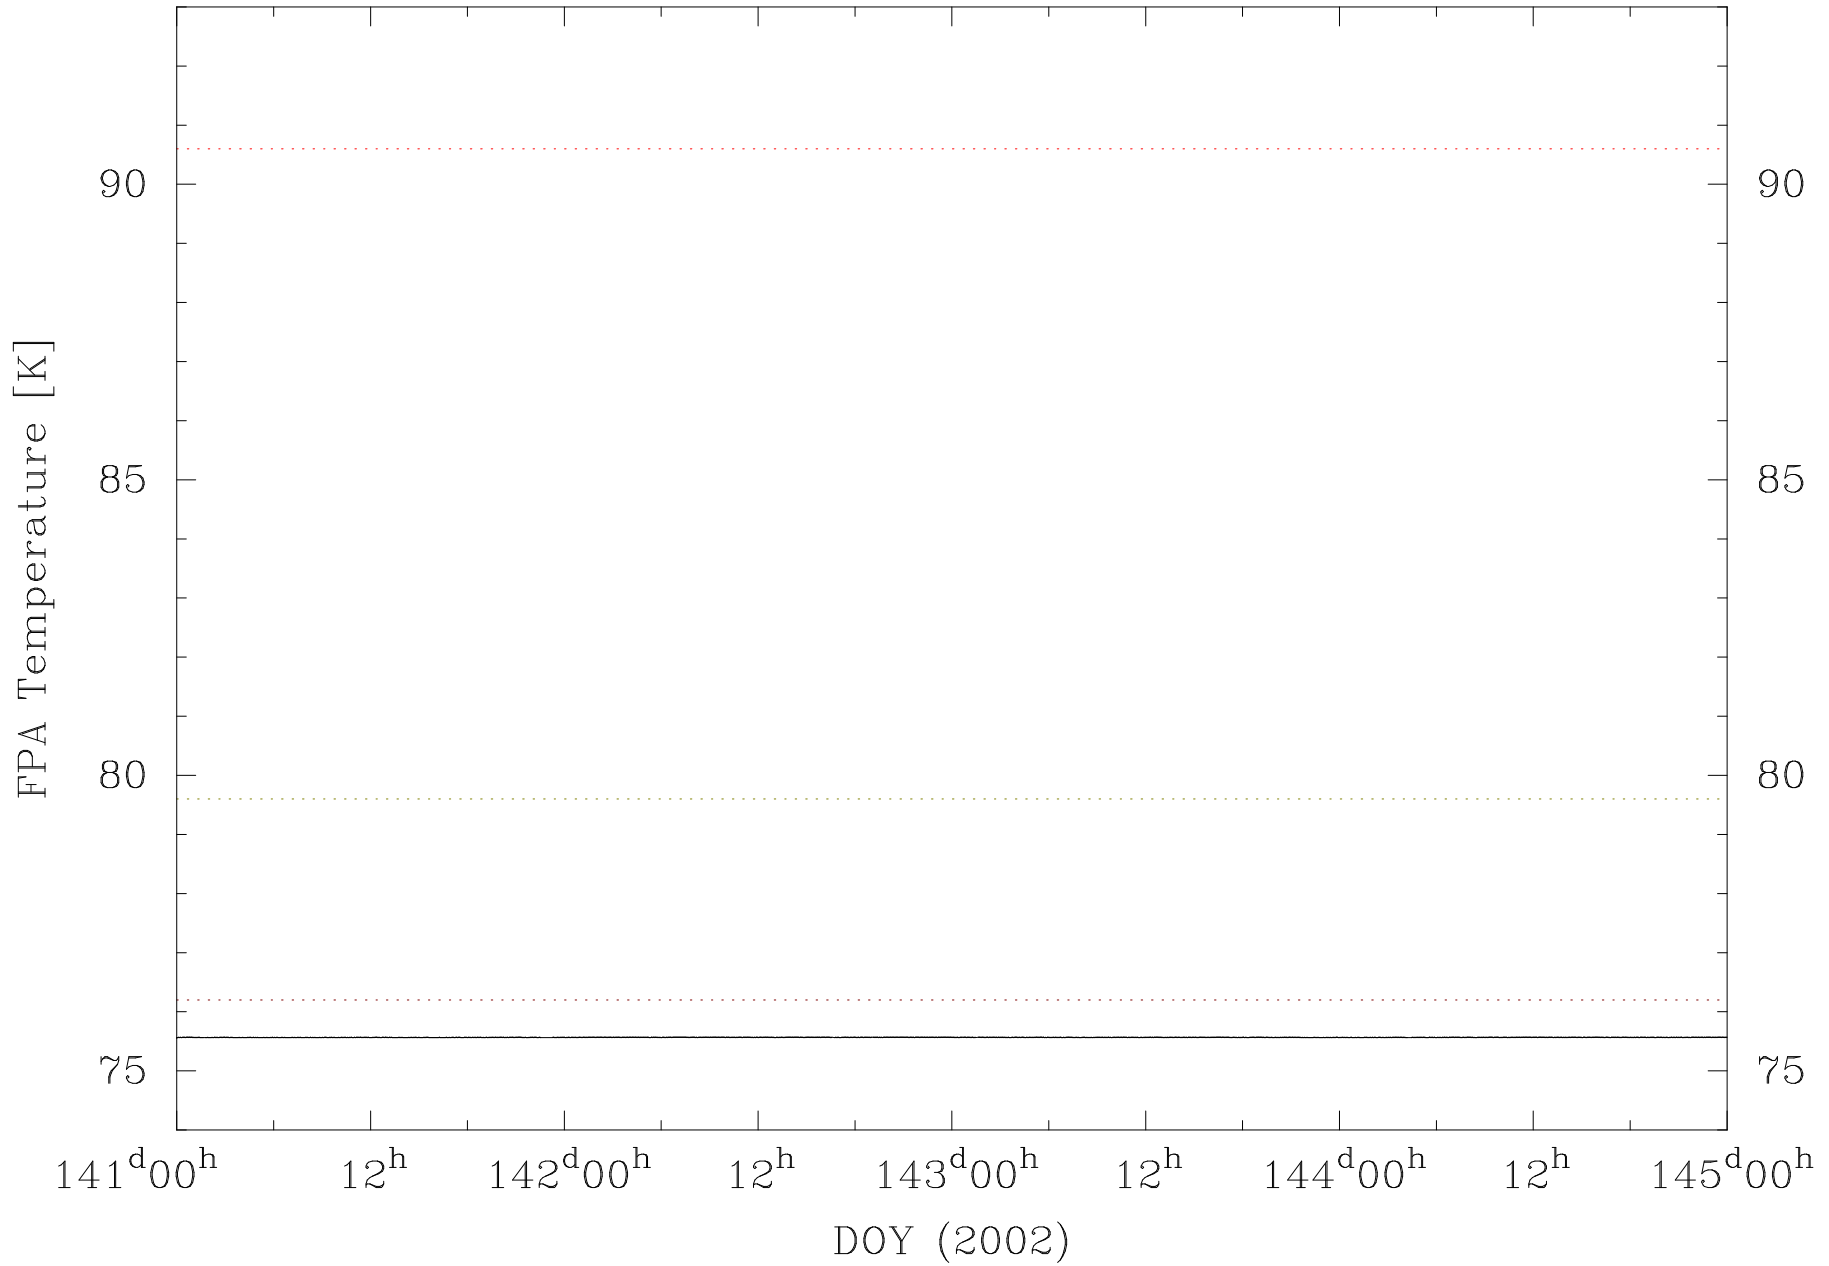

C32 – As Flown Focal Plane Assembly Temperatures

C32 – As Flown Focal Plane Assembly Temperatures

C32 – As Flown Focal Plane Assembly Temperatures

C32 – As Flown Focal Plane Assembly Temperatures

C32 – As Flown Focal Plane Assembly Temperatures