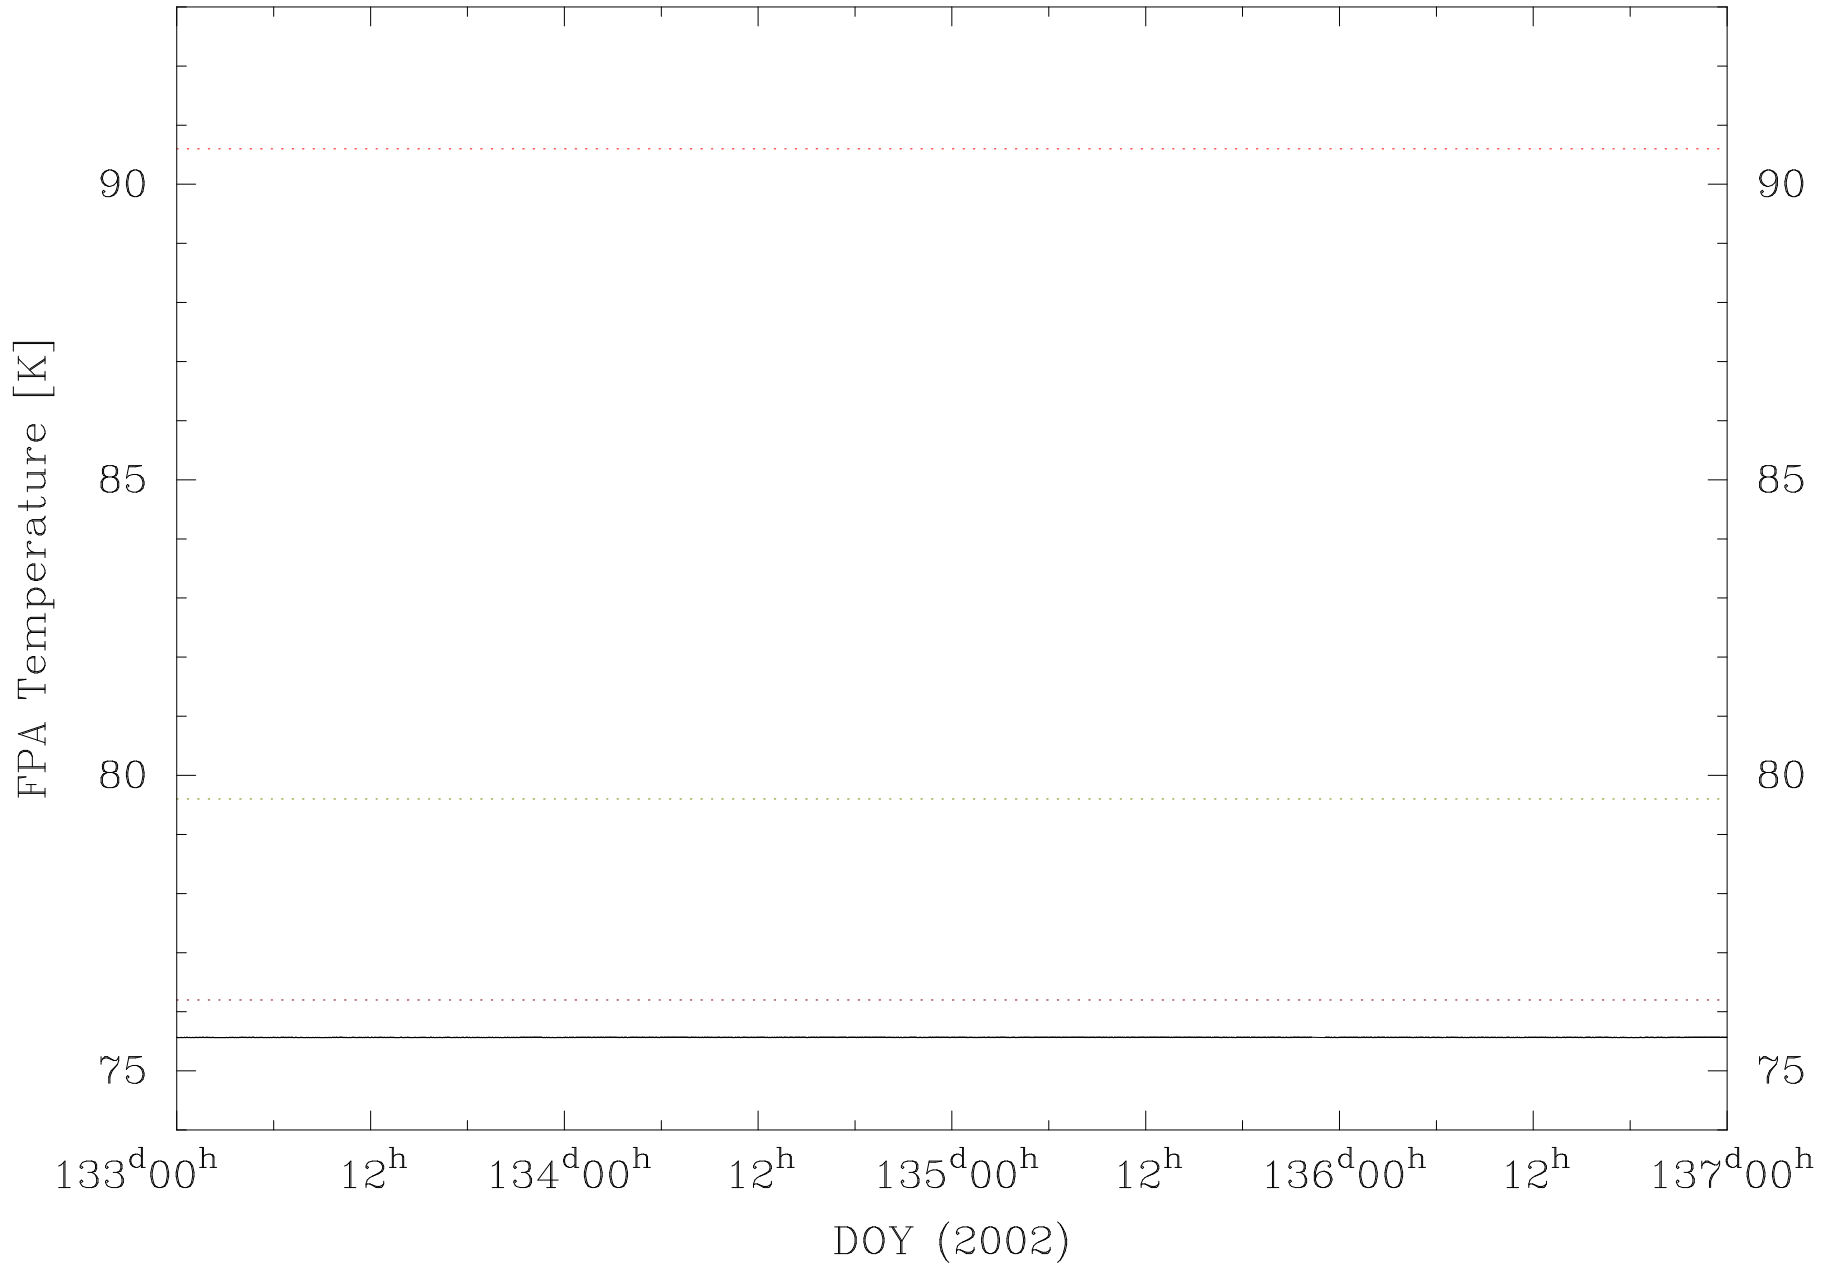

C32 – As Flown Focal Plane Assembly Temperatures

C32 – As Flown Focal Plane Assembly Temperatures

C32 – As Flown Focal Plane Assembly Temperatures

C32 – As Flown Focal Plane Assembly Temperatures

C32 – As Flown Focal Plane Assembly Temperatures