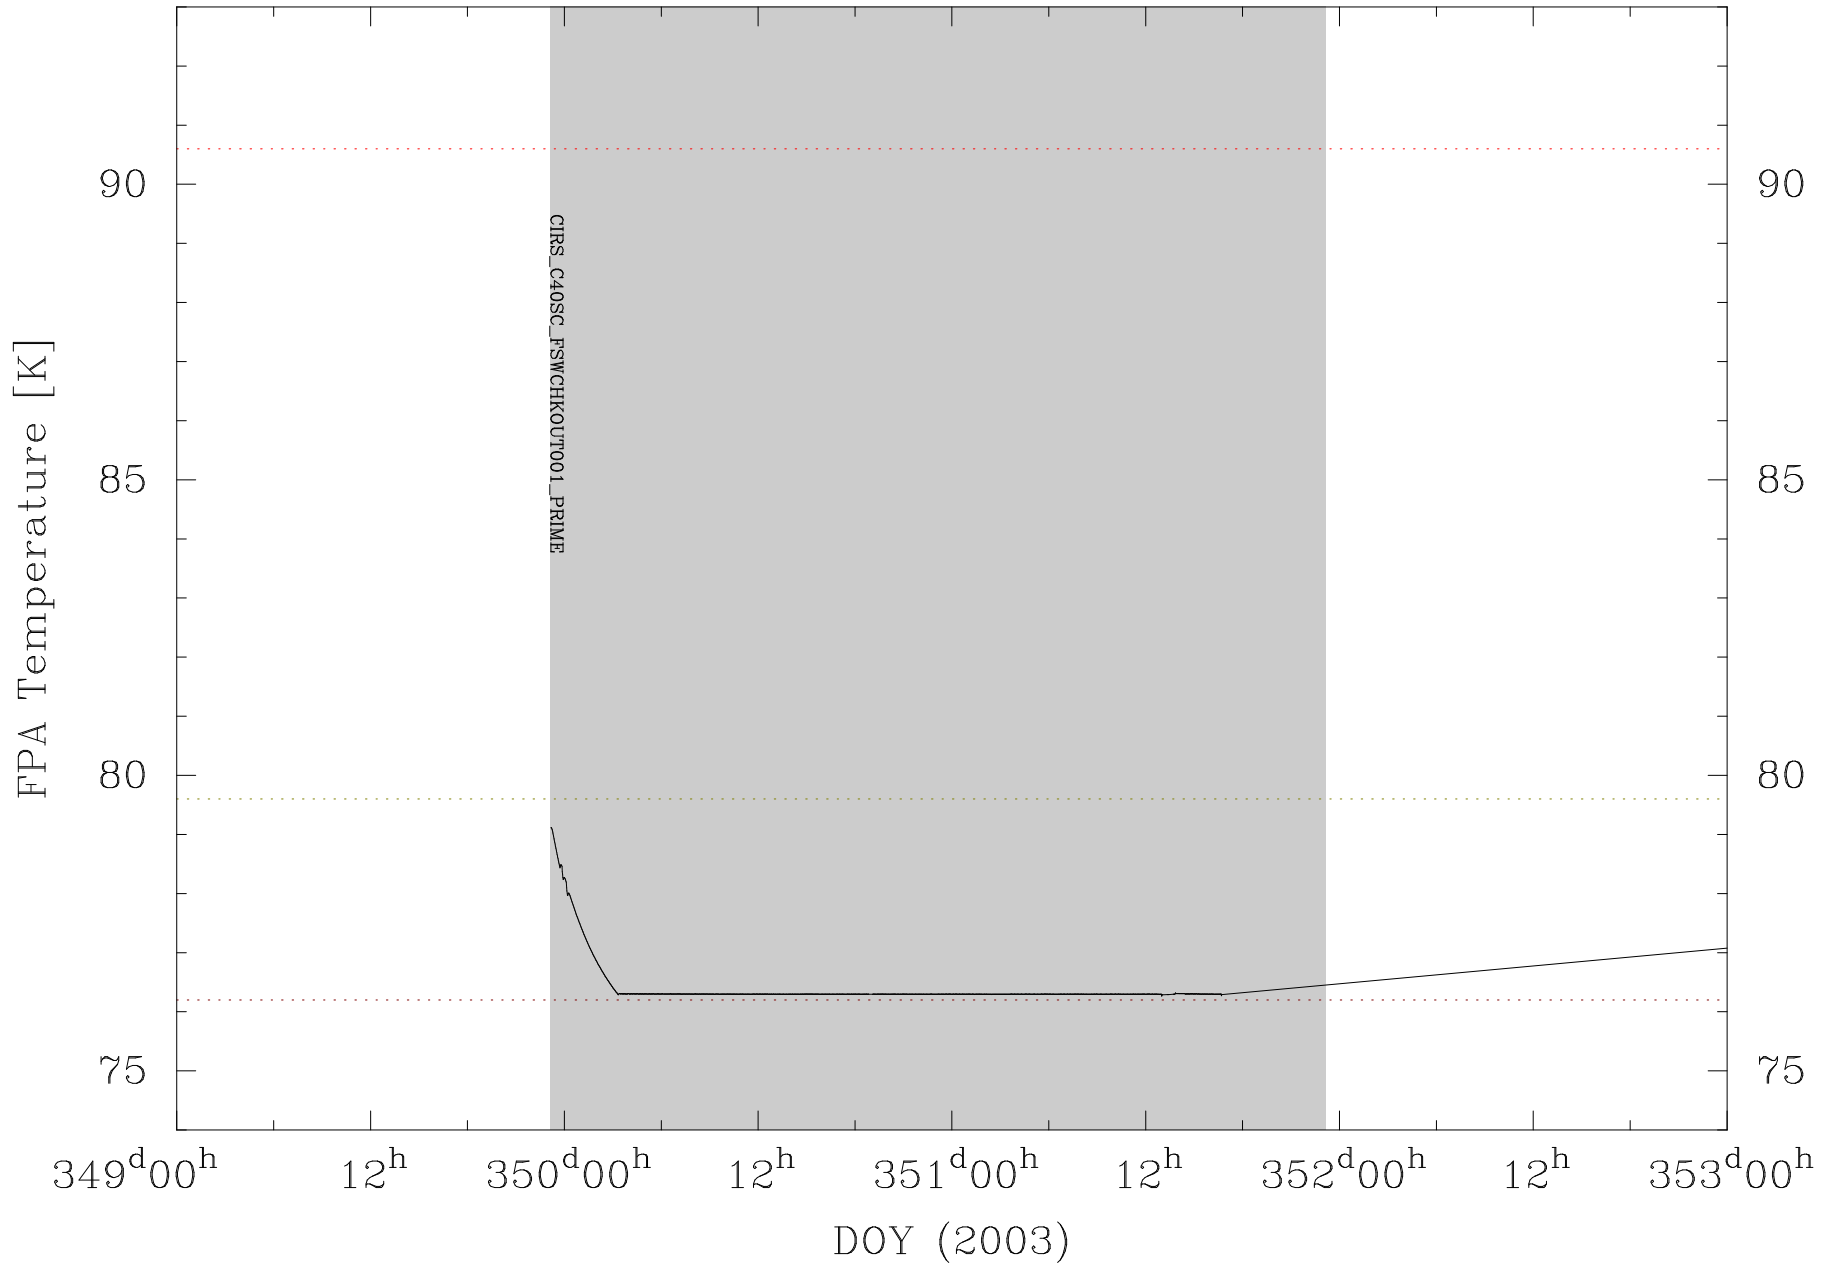

C40 – As Flown Focal Plane Assembly Temperatures

C40 – As Flown Focal Plane Assembly Temperatures

C40 – As Flown Focal Plane Assembly Temperatures