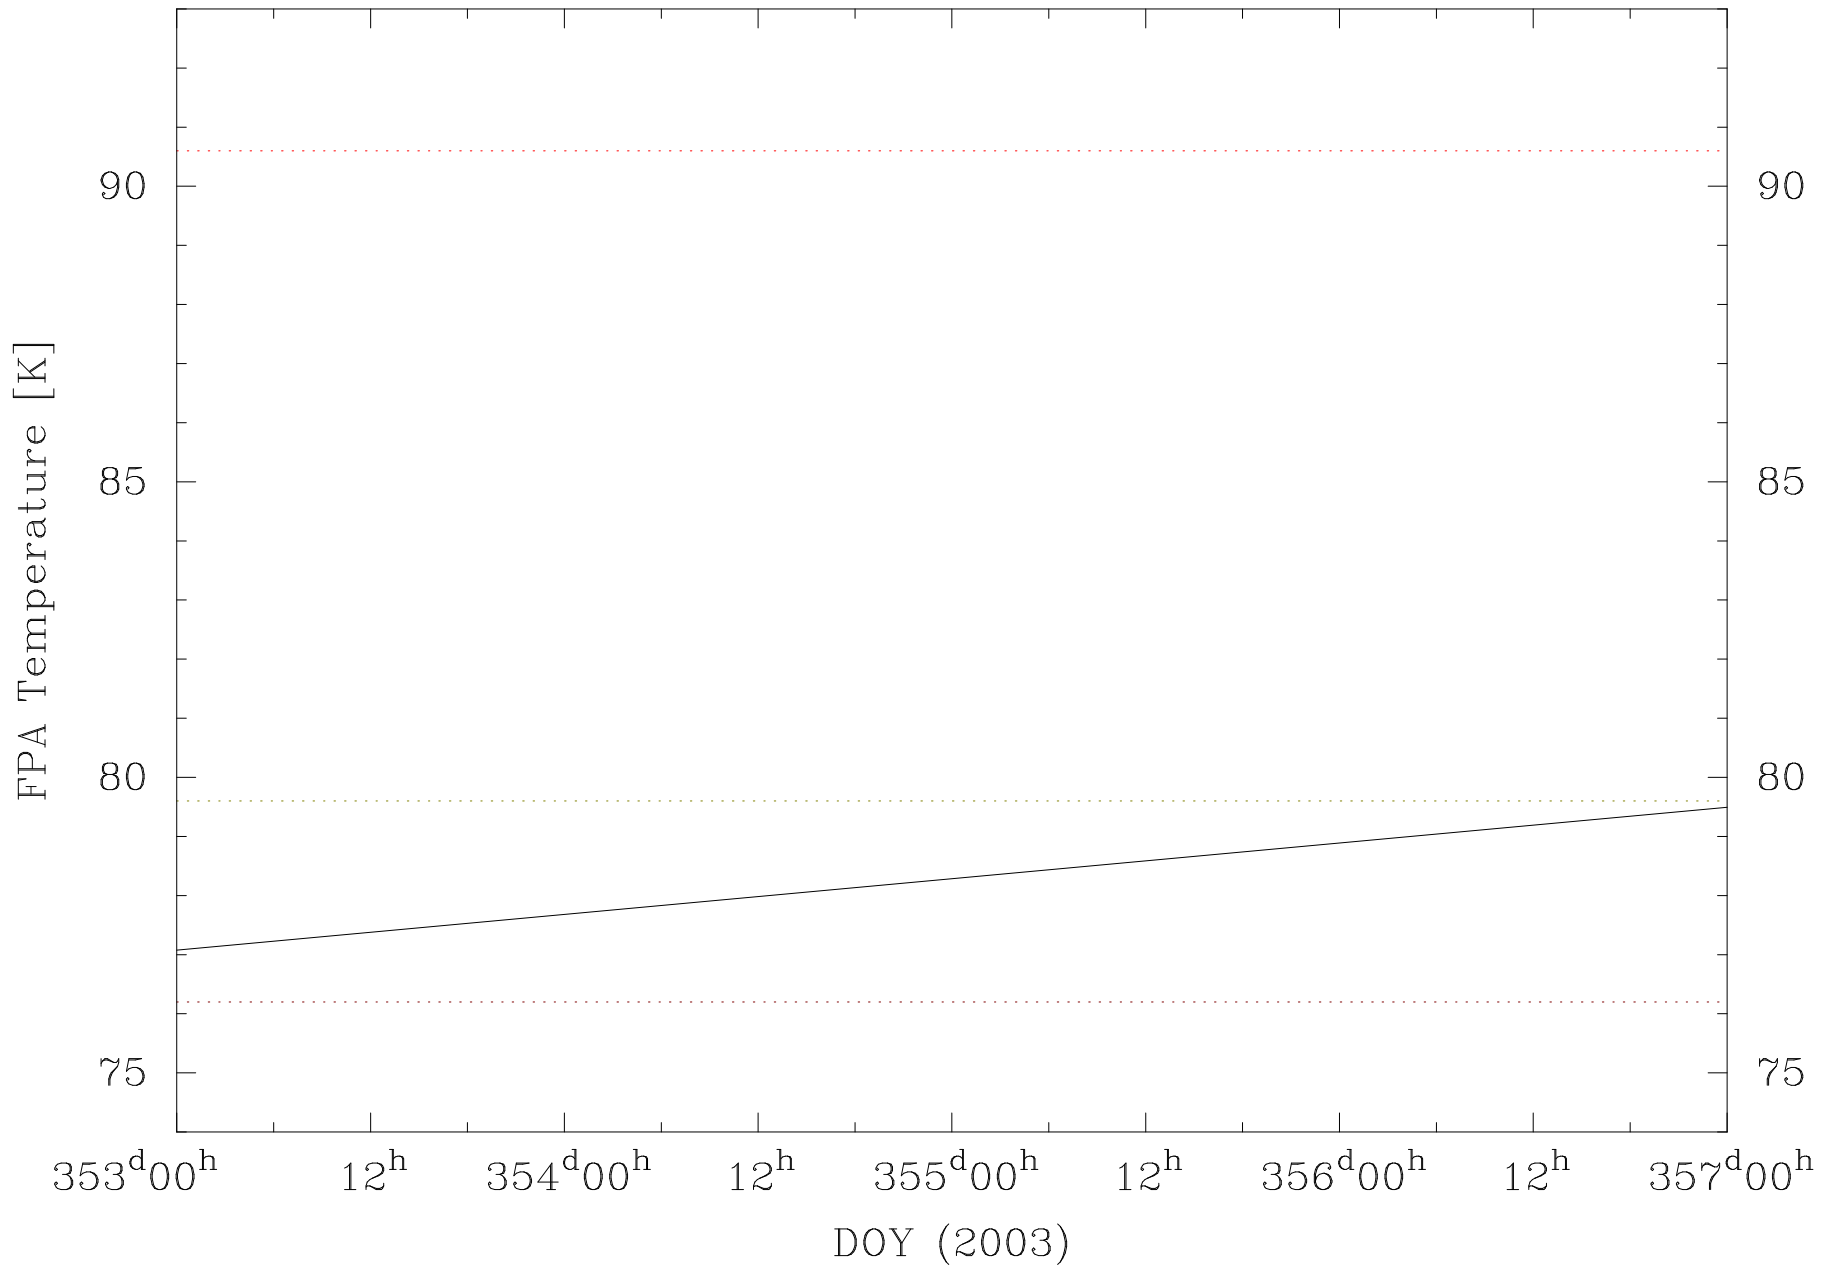

C40 – As Flown Focal Plane Assembly Temperatures

C40 – As Flown Focal Plane Assembly Temperatures

C40 – As Flown Focal Plane Assembly Temperatures