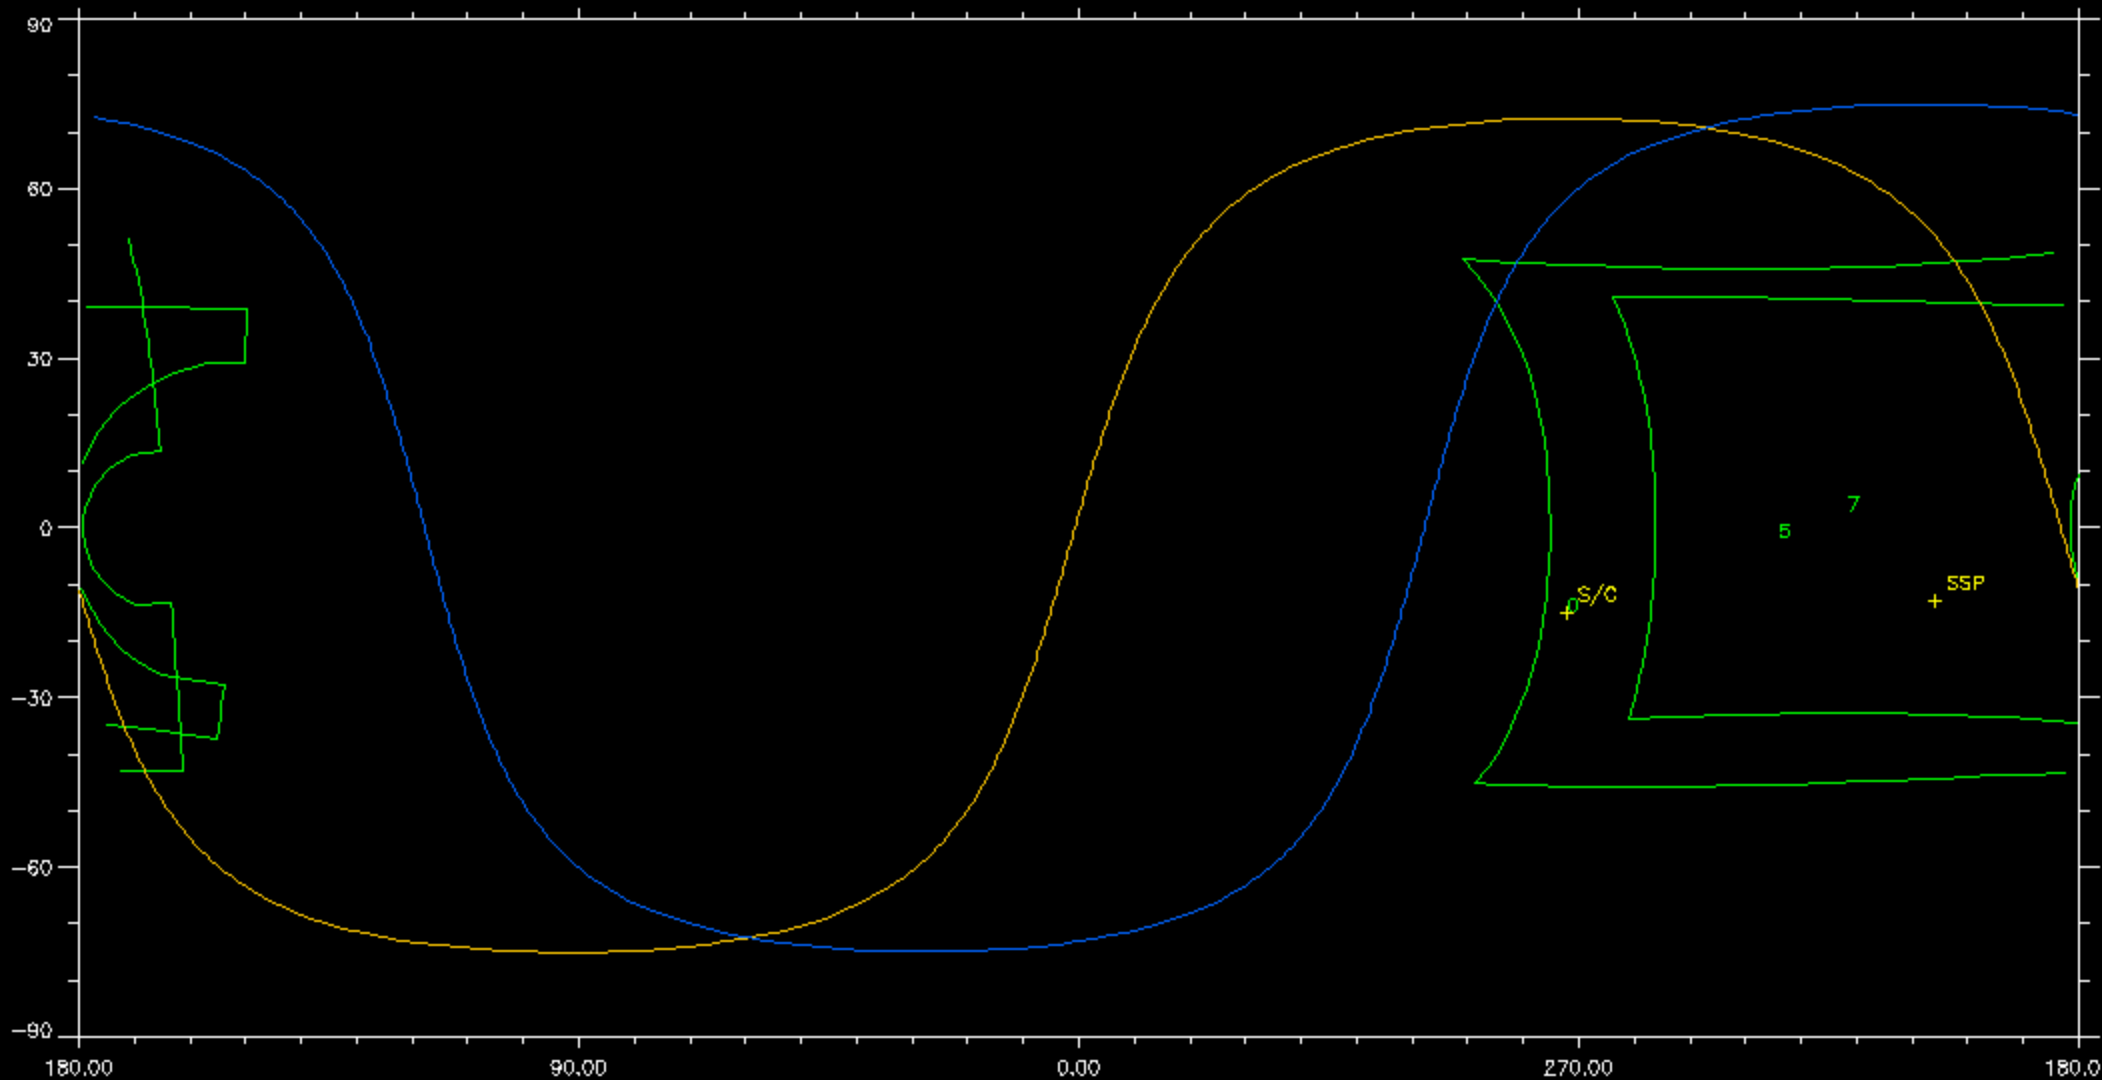

Footprints on PHOEBE (PDT run #49)

Start UTC : 2004-163T19:21:57.000, End UTC : 2004-163T19:31:40.250
FOV : ISS WAC