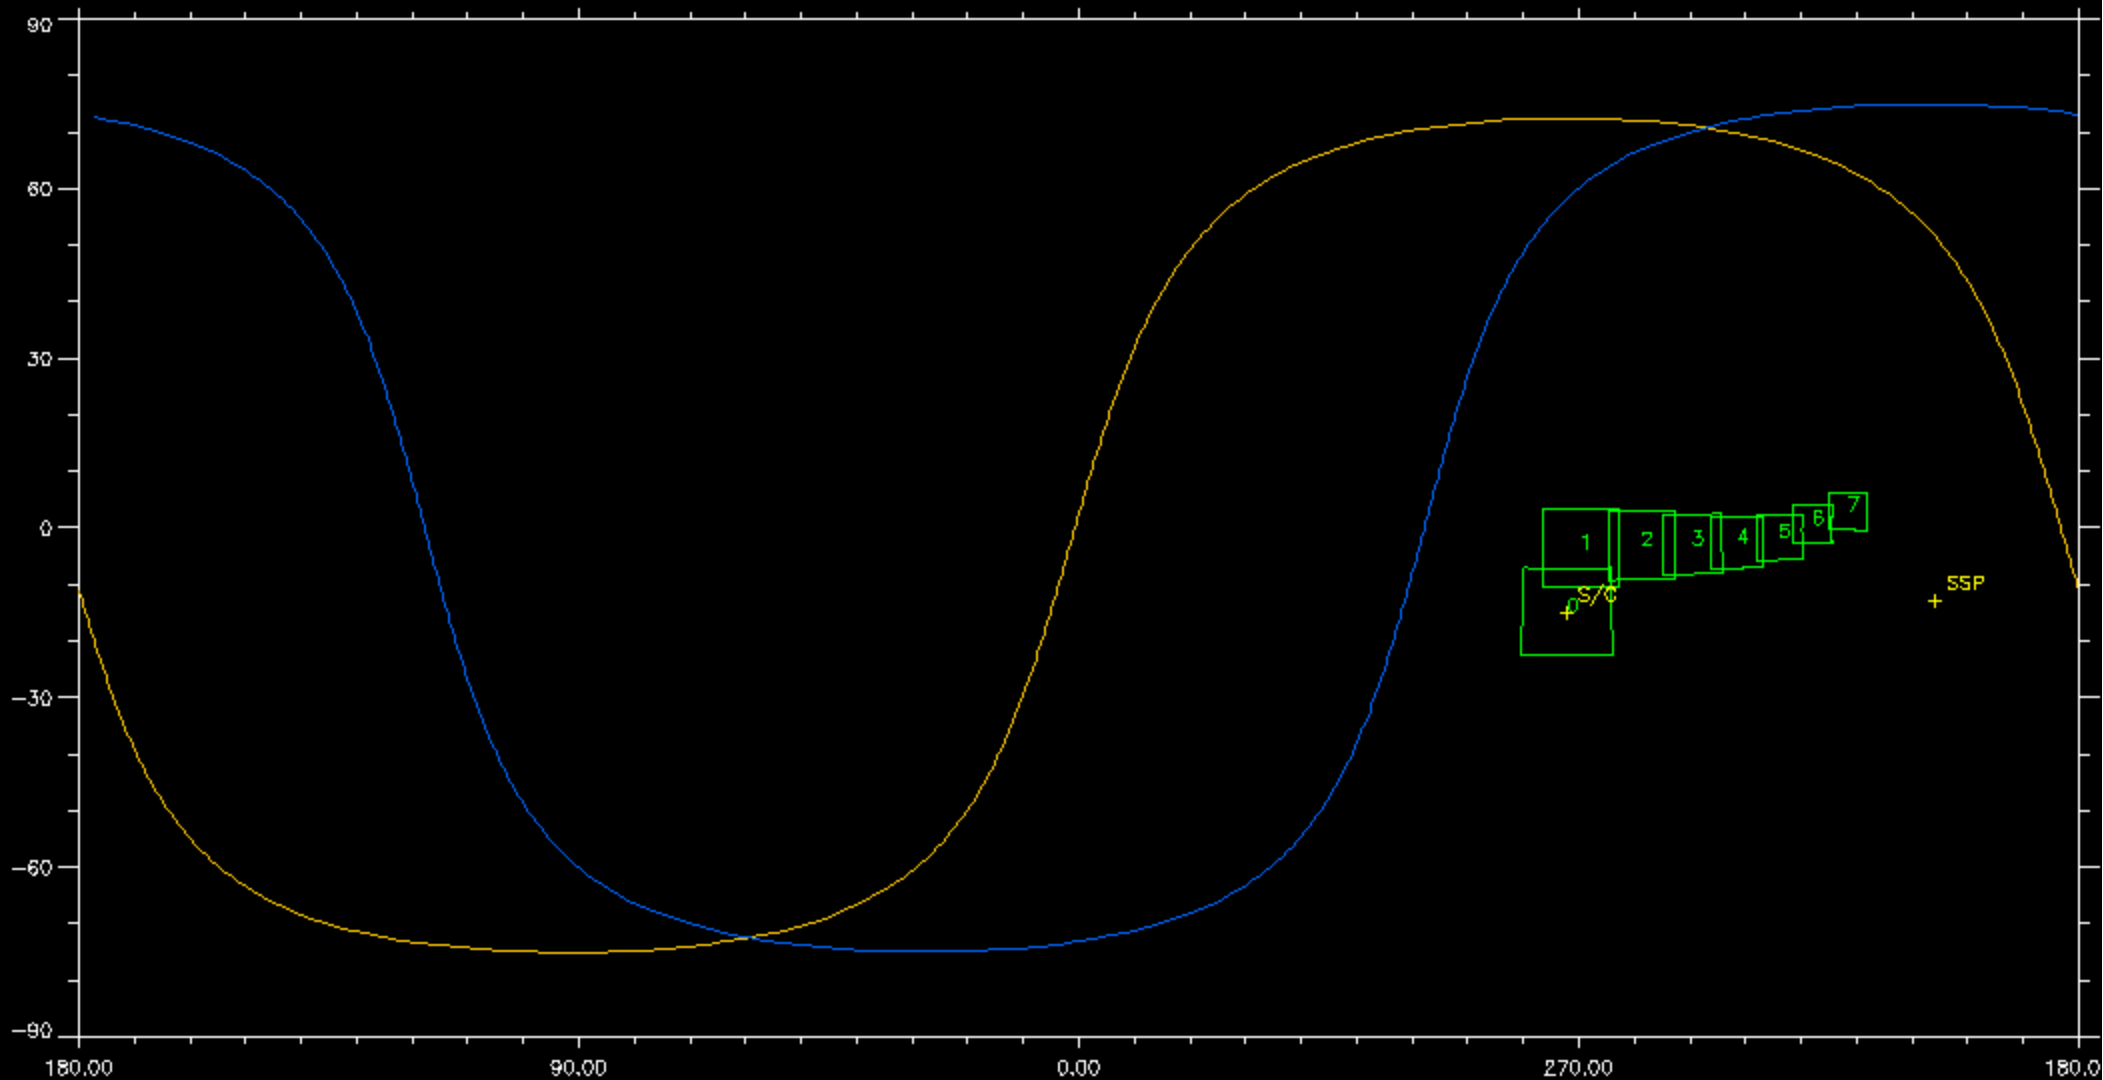

Footprints on PHOEBE (PDT run #0)

1. Request: CIRS_000PH_FP3EWMAPN001_PRIME Target: Phoebe

Observation/Footprint Time:(2004 JUN 11) 2004-163T18:12:27.8

Spacecraft-Target Distance: 30998.3 km
Spacecraft Velocity(relative to Target): 6.35126 km/s

1. Request: CIRS_000PH_FP3NITMAP001_PRIME Target: Phoebe Observation/Footprint Time:(2004 JUN 11) 2004-163T18:39:27.38

Spacecraft-Target Distance: 20747.8 km
Spacecraft Velocity(relative to Target): 6.35126 km/s

Created by ODD (MSS D10.1)
on: Wed Feb 11 20:15:51 2004

Footprints on PHOEBE (PDT run #54)

Start UTC : 2004-163T18:51:53.375, End UTC : 2004-163T19:01:23.875
FOV : ISS NAC

1. Request: CIRS_000PH_FP1NITMAP001_PRIME Target: Phoebe Observation/Footprint Time:(2004 JUN 11) 2004-163T19:12:42.50

Spacecraft-Target Distance: 8242.81 km
Spacecraft Velocity(relative to Target): 6.35126 km/s

Created by ODD (MSS D10.1)
on: Wed Feb 11 20:06:50 2004

Footprints on PHOEBE (PDT run #49)

Start UTC : 2004-163T19:21:57.000, End UTC : 2004-163T19:31:40.250
FOV : ISS NAC